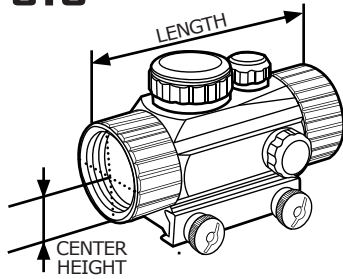

UTG MAGNIFIER/RED DOT CROSS REFERENCE (V1.0 2012-03-25)

SCP-MF3WQ	SCP-MF3WQ	SCP-MF3WQS
Low Mount	High Mount	Flip-up

ITEM NUMBER	LENGTH	CENTER HEIGHT		SCP-MF3WQ	SCP-MF3WQ	SCP-MF3WQS
SCP-DS3026W	2.6" Tactical Dot Sight	25mm		NO	YES ON 1/2" RISER	NO
SCP-DS3028W	3" Tactical Dot Sight	25mm		NO	YES ON 1/2" RISER	NO
SCP-DS3039W	3.9" Tactical Dot Sight with Low Mount	30mm		YES	NO	NO
SCP-DS3039W	3.9" Tactical Dot Sight with High Mount	40mm		NO	YES	YES
SCP-DS3840W	4.2" Tactical Dot Sight with Low Mount	30mm		YES	NO	NO
SCP-DS3840W	4.2" Tactical Dot Sight with High Mount	40mm		NO	YES	YES
SCP-DS3068W	6.8" Tactical Dot Sight	25mm		NO	YES ON 1/2" RISER	NO
SCP-RD40RGW-A	4" Single Dot with Thumb Twist Lock	25.5mm		NO	YES ON 1/2" RISER	WORKABLE ON 1/2" RISER
SCP-RD40SDQ	4" Single Dot with QD Base	25.5mm		NO	YES ON 1/2" RISER	WORKABLE ON 1/2" RISER
SCP-RD40CDQ	4" Circle Dot with QD Base	25.5mm		NO	YES ON 1/2" RISER	WORKABLE ON 1/2" RISER